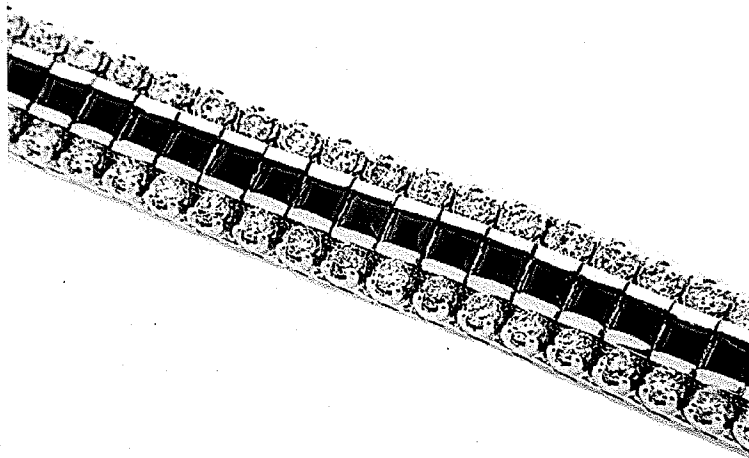

BOB RICHARDS' JEWELERS

7730 WOLF RIVER BLVD • SUITE 103 • GERMANTOWN, TENNESSEE 38138 • (901) 751-8052

THE
INSURED   Hope Presbyterian Church

WE HAVE EXAMINED AND APPRAISED THE FOLLOWING JEWELRY FOR INSURANCE PURPOSES:

One lady's fourteen karat yellow gold link style ruby and diamond bracelet. The center section is channel set with fifty-eight square cut mixed hue (medium to dark) ruby gemstones measuring 2.5 mm. The outside edges are set with one hundred sixteen (fifty-eight on each side) round brilliant cut diamonds top light brown in color and clarity ranging from SI-1 to SI-2 weighing approximately 5.80 carats total. Bracelet weighs 31.5 grams. Bracelet has a double figure eight safety. Bracelet measures seven inches in length.

$11,000.00

THE VALUES INDICATED ARE IN ACCORDANCE WITH OUR BEST KNOWLEDGE AND BELIEF.

DATE May 29, 2009

_____
Bob Richards, Graduate Gemologist (GIA)

THESE ESTIMATED VALUES ARE BASED ON OUR BEST ABILITY WHILE THE STONES ARE SET. IN ACCEPTANCE OF THIS APPRAISAL, CUSTOMER RECOGNIZES THAT OPINIONS MAY VARY AND ACKNOWLEDGES THAT BOB RICHARDS JEWELERS INC. HAS MADE NO REPRESENTATIONS OR WARRANTIES REGARDING THIS APPRAISAL. CUSTOMER RELEASES BOB RICHARDS JEWELERS INC. (AND ITS OFFICERS AND EMPLOYEES) FROM ALL LIABILITIES, CLAIMS, AND DAMAGES TO CUSTOMER OR TO OTHERS AS A RESULT OF ANY OPINION, VALUATION, TEST, OR APPRAISAL OF OR ON THIS ARTICLE. NEITHER THE BOB RICHARDS JEWELERS INC. NAME NOR ANY PART OF THIS APPRAISAL MAY BE USED FOR ANY PURPOSE INCLUDING ADVERTISING, PUBLICITY, OR PROMOTION, WITHOUT PRIOR WRITTEN PERMISSION FROM BOB RICHARDS JEWELERS INC.